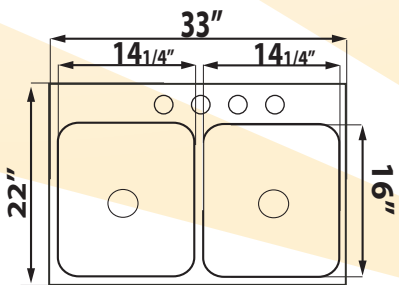

16" x 18" X 9"

PEANUT
LE-009

12 3/4" x 14 5/8" x 7"

BEBIDO
LE-465

12 1/2" x 18" X 7"

Think you've found a better deal?
CALL US!

DROP-IN MODELS

VICTORIA 50/50
LE-3322

33" X 22" (20 Gauge)
DEPTH 8"/8"

BRENNER 60/40
LE-3322C

33" X 22" (18 Gauge)
DEPTH 9"/8"

VICTORIA 50/50 Kitchen Sink
32 1/8" x 18 1/2"
Depth 9"/9"

BRENNER 60/40 Kitchen Sink
32" x 20 3/4"
Depth 9"/8"
Reversed Bowl Configuration Available

REGAL D-Bowl Kitchen Sink
31 1/2" x 20 1/2"
Depth 9"/7"
Reversed Bowl Configuration Available

TRABAJO Sink
31 3/8" x 18 1/4"
Depth 9"

COSMO Sink
23 1/4" x 18"
Depth 9"

ROYAL Sink
23 1/4" x 21 1/4"
Depth 9"

PEANUT Sink
12 3/4" x 14 5/8"
Depth 7"

BEBIDO Sink
12 1/2" x 18"
Depth 7"

VERDURA Sink
16" x 18"
Depth 9"

DROP-IN MODELS

DROP-IN 50/50 Kitchen Sink
33" X 22" (20 Gauge)
Depth 8"/8"

DROP-IN 60/40 Kitchen Sink
33" x 22" (18 Gauge)
Depth 9"/8"