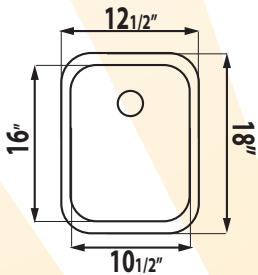

16" x 18" X 9"

PEANUT
LE-009

12 3/4" x 14 5/8" x 7"

BEBIDO
LE-465

12 1/2" x 18" X 7"

Think you've found a better deal?
CALL US!

DROP-IN MODELS

VICTORIA 50/50
LE-3322

33" X 22" (20 Gauge)
DEPTH 8"/8"

BRENNER 60/40
LE-3322C

33" X 22" (18 Gauge)
DEPTH 9"/8"

VICTORIA 50/50 Kitchen Sink
32 1/8" x 18 1/2"
Depth 9"/9"

BRENNER 60/40 Kitchen Sink
32" x 20 3/4"
Depth 9"/8"
Reversed Bowl Configuration Available

REGAL D-Bowl Kitchen Sink
31 1/2" x 20 1/2"
Depth 9"/7"
Reversed Bowl Configuration Available

TRABAJO Sink
31 3/8" x 18 1/4"
Depth 9"

COSMO Sink
23 1/4" x 18"
Depth 9"

ROYAL Sink
23 1/4" x 21 1/4"
Depth 9"

PEANUT Sink
12 3/4" x 14 5/8"
Depth 7"

BEBIDO Sink
12 1/2" x 18"
Depth 7"

VERDURA Sink
16" x 18"
Depth 9"

DROP-IN MODELS

DROP-IN 50/50 Kitchen Sink
33" X 22" (20 Gauge)
Depth 8"/8"

DROP-IN 60/40 Kitchen Sink
33" x 22" (18 Gauge)
Depth 9"/8"