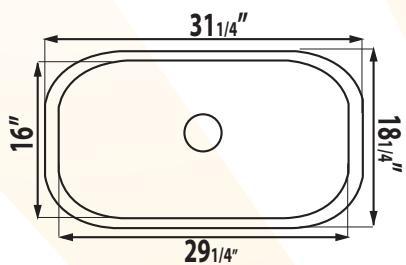

16" x 18" X 9"

PEANUT
LE-009

12 3/4" x 14 5/8" x 7"

BEBIDO
LE-465

12 1/2" x 18" X 7"

Think you've found a better deal?
CALL US!

DROP-IN MODELS

VICTORIA 50/50
LE-3322

33" X 22" (20 Gauge)
DEPTH 8"/8"

BRENNER 60/40
LE-3322C

33" X 22" (18 Gauge)
DEPTH 9"/8"

VICTORIA 50/50 Kitchen Sink
32 1/8" x 18 1/2"
Depth 9"/9"

BRENNER 60/40 Kitchen Sink
32" x 20 3/4"
Depth 9"/8"
Reversed Bowl Configuration Available

REGAL D-Bowl Kitchen Sink
31 1/2" x 20 1/2"
Depth 9"/7"
Reversed Bowl Configuration Available

TRABAJO Sink
31 3/8" x 18 1/4"
Depth 9"

COSMO Sink
23 1/4" x 18"
Depth 9"

ROYAL Sink
23 1/4" x 21 1/4"
Depth 9"

PEANUT Sink
12 3/4" x 14 5/8"
Depth 7"

BEBIDO Sink
12 1/2" x 18"
Depth 7"

VERDURA Sink
16" x 18"
Depth 9"

DROP-IN MODELS

DROP-IN 50/50 Kitchen Sink
33" X 22" (20 Gauge)
Depth 8"/8"

DROP-IN 60/40 Kitchen Sink
33" x 22" (18 Gauge)
Depth 9"/8"