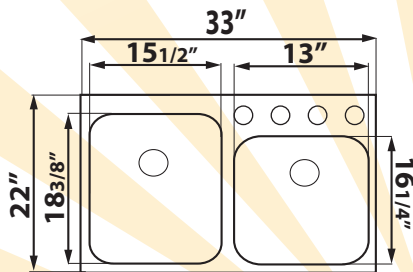

16" x 18" X 9"

PEANUT
LE-009

12 3/4" x 14 5/8" x 7"

BEBIDO
LE-465

12 1/2" x 18" X 7"

Think you've found a better deal?
CALL US!

DROP-IN MODELS

VICTORIA 50/50
LE-3322

33" X 22" (20 Gauge)
DEPTH 8"/8"

BRENNER 60/40
LE-3322C

33" X 22" (18 Gauge)
DEPTH 9"/8"

VICTORIA 50/50 Kitchen Sink
32 1/8" x 18 1/2"
Depth 9"/9"

BRENNER 60/40 Kitchen Sink
32" x 20 3/4"
Depth 9"/8"
Reversed Bowl Configuration Available

REGAL D-Bowl Kitchen Sink
31 1/2" x 20 1/2"
Depth 9"/7"
Reversed Bowl Configuration Available

TRABAJO Sink
31 3/8" x 18 1/4"
Depth 9"

COSMO Sink
23 1/4" x 18"
Depth 9"

ROYAL Sink
23 1/4" x 21 1/4"
Depth 9"

PEANUT Sink
12 3/4" x 14 5/8"
Depth 7"

BEBIDO Sink
12 1/2" x 18"
Depth 7"

VERDURA Sink
16" x 18"
Depth 9"

DROP-IN MODELS

DROP-IN 50/50 Kitchen Sink
33" X 22" (20 Gauge)
Depth 8"/8"

DROP-IN 60/40 Kitchen Sink
33" x 22" (18 Gauge)
Depth 9"/8"