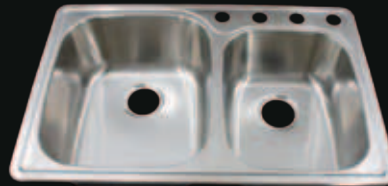

16" x 18" X 9"

PEANUT
LE-009

12 3/4" x 14 5/8" x 7"

BEBIDO
LE-465

12 1/2" x 18" X 7"

Think you've found a better deal?
CALL US!

DROP-IN MODELS

VICTORIA 50/50
LE-3322

33" X 22" (20 Gauge)
DEPTH 8"/8"

BRENNER 60/40
LE-3322C

33" X 22" (18 Gauge)
DEPTH 9"/8"

VICTORIA 50/50 Kitchen Sink
32 1/8" x 18 1/2"
Depth 9"/9"

BRENNER 60/40 Kitchen Sink
32" x 20 3/4"
Depth 9"/8"
Reversed Bowl Configuration Available

REGAL D-Bowl Kitchen Sink
31 1/2" x 20 1/2"
Depth 9"/7"
Reversed Bowl Configuration Available

TRABAJO Sink
31 3/8" x 18 1/4"
Depth 9"

COSMO Sink
23 1/4" x 18"
Depth 9"

ROYAL Sink
23 1/4" x 21 1/4"
Depth 9"