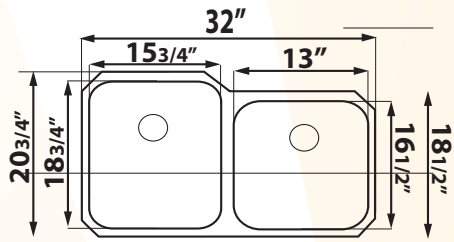

16" x 18" X 9"

PEANUT
LE-009

12 3/4" x 14 5/8" x 7"

BEBIDO
LE-465

12 1/2" x 18" X 7"

Think you've found a better deal?
CALL US!

DROP-IN MODELS

VICTORIA 50/50
LE-3322

33" X 22" (20 Gauge)
DEPTH 8"/8"

BRENNER 60/40
LE-3322C

33" X 22" (18 Gauge)
DEPTH 9"/8"

VICTORIA 50/50 Kitchen Sink
32 1/8" x 18 1/2"
Depth 9"/9"

BRENNER 60/40 Kitchen Sink
32" x 20 3/4"
Depth 9"/8"
Reversed Bowl Configuration Available

REGAL D-Bowl Kitchen Sink
31 1/2" x 20 1/2"
Depth 9"/7"
Reversed Bowl Configuration Available

TRABAJO Sink
31 3/8" x 18 1/4"
Depth 9"

COSMO Sink
23 1/4" x 18"
Depth 9"

ROYAL Sink
23 1/4" x 21 1/4"
Depth 9"

PEANUT Sink
12 3/4" x 14 5/8"
Depth 7"

BEBIDO Sink
12 1/2" x 18"
Depth 7"

VERDURA Sink
16" x 18"
Depth 9"

DROP-IN MODELS

DROP-IN 50/50 Kitchen Sink
33" X 22" (20 Gauge)
Depth 8"/8"

DROP-IN 60/40 Kitchen Sink
33" x 22" (18 Gauge)
Depth 9"/8"