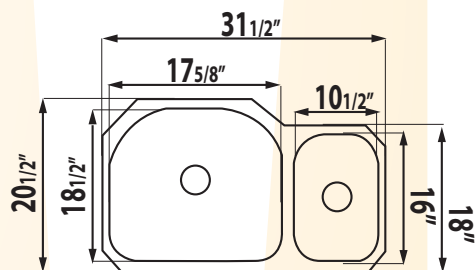

16" x 18" X 9"

PEANUT
LE-009

12 3/4" x 14 5/8" x 7"

BEBIDO
LE-465

12 1/2" x 18" X 7"

Think you've found a better deal?
CALL US!

DROP-IN MODELS

VICTORIA 50/50
LE-3322

33" X 22" (20 Gauge)
DEPTH 8"/8"

BRENNER 60/40
LE-3322C

33" X 22" (18 Gauge)
DEPTH 9"/8"

VICTORIA 50/50 Kitchen Sink
32 1/8" x 18 1/2"
Depth 9"/9"

BRENNER 60/40 Kitchen Sink
32" x 20 3/4"
Depth 9"/8"
Reversed Bowl Configuration Available

REGAL D-Bowl Kitchen Sink
31 1/2" x 20 1/2"
Depth 9"/7"
Reversed Bowl Configuration Available

TRABAJO Sink
31 3/8" x 18 1/4"
Depth 9"

COSMO Sink
23 1/4" x 18"
Depth 9"

ROYAL Sink
23 1/4" x 21 1/4"
Depth 9"

PEANUT Sink
12 3/4" x 14 5/8"
Depth 7"

BEBIDO Sink
12 1/2" x 18"
Depth 7"

VERDURA Sink
16" x 18"
Depth 9"

DROP-IN MODELS

DROP-IN 50/50 Kitchen Sink
33" X 22" (20 Gauge)
Depth 8"/8"

DROP-IN 60/40 Kitchen Sink
33" x 22" (18 Gauge)
Depth 9"/8"