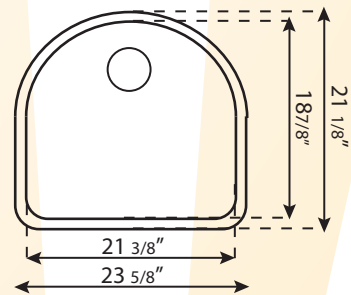

16" x 18" X 9"

PEANUT
LE-009

12 3/4" x 14 5/8" x 7"

BEBIDO
LE-465

12 1/2" x 18" X 7"

Think you've found a better deal?
CALL US!

DROP-IN MODELS

VICTORIA 50/50
LE-3322

33" X 22" (20 Gauge)
DEPTH 8"/8"

BRENNER 60/40
LE-3322C

33" X 22" (18 Gauge)
DEPTH 9"/8"

VICTORIA 50/50 Kitchen Sink
32 1/8" x 18 1/2"
Depth 9"/9"

BRENNER 60/40 Kitchen Sink
32" x 20 3/4"
Depth 9"/8"
Reversed Bowl Configuration Available

REGAL D-Bowl Kitchen Sink
31 1/2" x 20 1/2"
Depth 9"/7"
Reversed Bowl Configuration Available

TRABAJO Sink
31 3/8" x 18 1/4"
Depth 9"

COSMO Sink
23 1/4" x 18"
Depth 9"

ROYAL Sink
23 1/4" x 21 1/4"
Depth 9"

PEANUT Sink
12 3/4" x 14 5/8"
Depth 7"

BEBIDO Sink
12 1/2" x 18"
Depth 7"

VERDURA Sink
16" x 18"
Depth 9"

DROP-IN MODELS

DROP-IN 50/50 Kitchen Sink
33" X 22" (20 Gauge)
Depth 8"/8"

DROP-IN 60/40 Kitchen Sink
33" x 22" (18 Gauge)
Depth 9"/8"