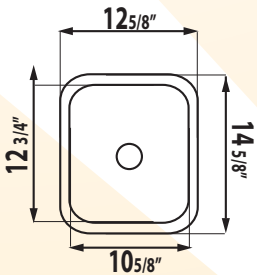

16" x 18" X 9"

PEANUT
LE-009

12 3/4" x 14 5/8" x 7"

BEBIDO
LE-465

12 1/2" x 18" X 7"

Think you've found a better deal?
CALL US!

DROP-IN MODELS

VICTORIA 50/50
LE-3322

33" X 22" (20 Gauge)
DEPTH 8"/8"

BRENNER 60/40
LE-3322C

33" X 22" (18 Gauge)
DEPTH 9"/8"

VICTORIA 50/50 Kitchen Sink
32 1/8" x 18 1/2"
Depth 9"/9"

BRENNER 60/40 Kitchen Sink
32" x 20 3/4"
Depth 9"/8"
Reversed Bowl Configuration Available

REGAL D-Bowl Kitchen Sink
31 1/2" x 20 1/2"
Depth 9"/7"
Reversed Bowl Configuration Available

TRABAJO Sink
31 3/8" x 18 1/4"
Depth 9"

COSMO Sink
23 1/4" x 18"
Depth 9"

ROYAL Sink
23 1/4" x 21 1/4"
Depth 9"

PEANUT Sink
12 3/4" x 14 5/8"
Depth 7"

BEBIDO Sink
12 1/2" x 18"
Depth 7"

VERDURA Sink
16" x 18"
Depth 9"

DROP-IN MODELS

DROP-IN 50/50 Kitchen Sink
33" X 22" (20 Gauge)
Depth 8"/8"

DROP-IN 60/40 Kitchen Sink
33" x 22" (18 Gauge)
Depth 9"/8"