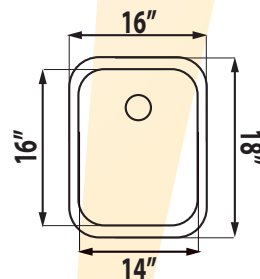

16" x 18" X 9"

PEANUT
LE-009

12 3/4" x 14 5/8" x 7"

BEBIDO
LE-465

12 1/2" x 18" X 7"

Think you've found a better deal?
CALL US!

DROP-IN MODELS

VICTORIA 50/50
LE-3322

33" X 22" (20 Gauge)
DEPTH 8"/8"

BRENNER 60/40
LE-3322C

33" X 22" (18 Gauge)
DEPTH 9"/8"

VICTORIA 50/50 Kitchen Sink
32 1/8" x 18 1/2"
Depth 9"/9"

BRENNER 60/40 Kitchen Sink
32" x 20 3/4"
Depth 9"/8"
Reversed Bowl Configuration Available

REGAL D-Bowl Kitchen Sink
31 1/2" x 20 1/2"
Depth 9"/7"
Reversed Bowl Configuration Available

TRABAJO Sink
31 3/8" x 18 1/4"
Depth 9"

COSMO Sink
23 1/4" x 18"
Depth 9"

ROYAL Sink
23 1/4" x 21 1/4"
Depth 9"

PEANUT Sink
12 3/4" x 14 5/8"
Depth 7"

BEBIDO Sink
12 1/2" x 18"
Depth 7"

VERDURA Sink
16" x 18"
Depth 9"

DROP-IN MODELS

DROP-IN 50/50 Kitchen Sink
33" X 22" (20 Gauge)
Depth 8"/8"

DROP-IN 60/40 Kitchen Sink
33" x 22" (18 Gauge)
Depth 9"/8"