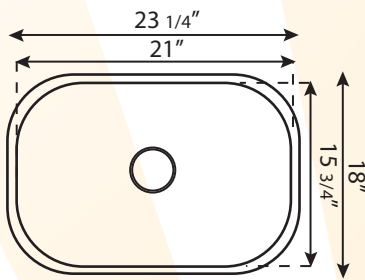

16" x 18" X 9"

PEANUT
LE-009

12 3/4" x 14 5/8" x 7"

BEBIDO
LE-465

12 1/2" x 18" X 7"

Think you've found a better deal?
CALL US!

DROP-IN MODELS

VICTORIA 50/50
LE-3322

33" X 22" (20 Gauge)
DEPTH 8"/8"

BRENNER 60/40
LE-3322C

33" X 22" (18 Gauge)
DEPTH 9"/8"

VICTORIA 50/50 Kitchen Sink
32 1/8" x 18 1/2"
Depth 9"/9"

BRENNER 60/40 Kitchen Sink
32" x 20 3/4"
Depth 9"/8"
Reversed Bowl Configuration Available

REGAL D-Bowl Kitchen Sink
31 1/2" x 20 1/2"
Depth 9"/7"
Reversed Bowl Configuration Available

TRABAJO Sink
31 3/8" x 18 1/4"
Depth 9"

COSMO Sink
23 1/4" x 18"
Depth 9"

ROYAL Sink
23 1/4" x 21 1/4"
Depth 9"

PEANUT Sink
12 3/4" x 14 5/8"
Depth 7"

BEBIDO Sink
12 1/2" x 18"
Depth 7"

VERDURA Sink
16" x 18"
Depth 9"

DROP-IN MODELS

DROP-IN 50/50 Kitchen Sink
33" X 22" (20 Gauge)
Depth 8"/8"

DROP-IN 60/40 Kitchen Sink
33" x 22" (18 Gauge)
Depth 9"/8"