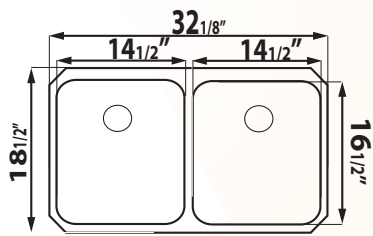

16" x 18" X 9"

PEANUT
LE-009

12 3/4" x 14 5/8" x 7"

BEBIDO
LE-465

12 1/2" x 18" X 7"

Think you've found a better deal?
CALL US!

DROP-IN MODELS

VICTORIA 50/50
LE-3322

33" X 22" (20 Gauge)
DEPTH 8"/8"

BRENNER 60/40
LE-3322C

33" X 22" (18 Gauge)
DEPTH 9"/8"

VICTORIA 50/50 Kitchen Sink
32 1/8" x 18 1/2"
Depth 9"/9"

BRENNER 60/40 Kitchen Sink
32" x 20 3/4"
Depth 9"/8"
Reversed Bowl Configuration Available

REGAL D-Bowl Kitchen Sink
31 1/2" x 20 1/2"
Depth 9"/7"
Reversed Bowl Configuration Available

TRABAJO Sink
31 3/8" x 18 1/4"
Depth 9"

COSMO Sink
23 1/4" x 18"
Depth 9"

ROYAL Sink
23 1/4" x 21 1/4"
Depth 9"

PEANUT Sink
12 3/4" x 14 5/8"
Depth 7"

BEBIDO Sink
12 1/2" x 18"
Depth 7"

VERDURA Sink
16" x 18"
Depth 9"

DROP-IN MODELS

DROP-IN 50/50 Kitchen Sink
33" X 22" (20 Gauge)
Depth 8"/8"

DROP-IN 60/40 Kitchen Sink
33" x 22" (18 Gauge)
Depth 9"/8"